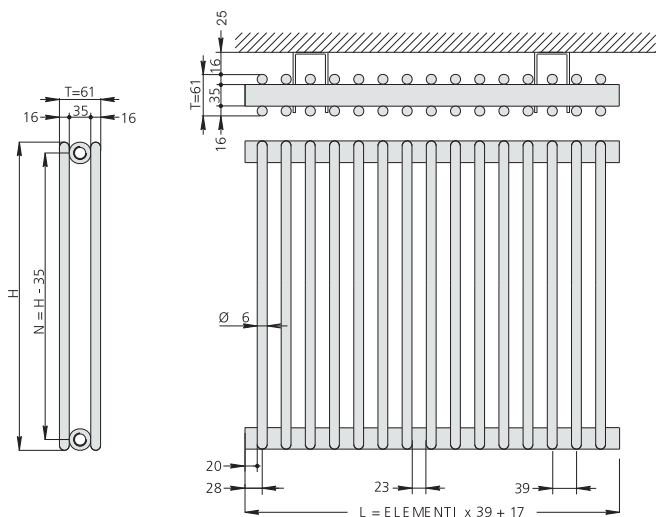

Twin Fokus Plus

H = 535-570-635-650-720-735-835-850-970 mm min. 3 el. (L=144mm), max. 59 el. (L=2318mm)

H = 1470-1770-1970 mm min. 3 el. (L=144mm) max 30 el. (L=1889mm)

Rinforzi / Rinforzi:

H = 1470-1770-1970 mm: n.2 rinforzi sul retro del radiatore/nr.2 reinforcements on the back of the radiator

Accessori a corredo: sostegni per il montaggio a parete - n°1 sfiato e n°1 cieco

Accessories supplied: wall-mounting brackets - 1 vent and 1 blind